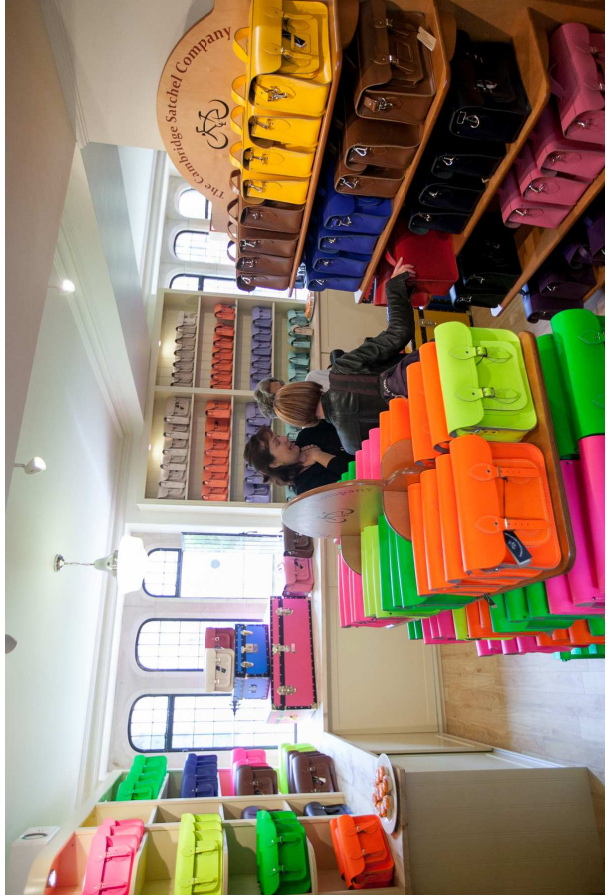

Harrods

HARVEY NICHOLS

SELFRIDGES & CO

Drapers
'FASHION'
AWARDS
2012
WINNER

The Cambridge Satchel Company
LONDON

Embossing Service

Google Delisted – 127URLS

<http://www.cambridgesatchelsco.com/cambridge-satchels-co-13-inch-leather-batchel-red-p-8.html>
<http://www.cambridgesatchelsco.com/cambrige-classic-satchel-11-inch-fluro-green-p-2.html>
<http://www.cambridgesatchelsco.com/cambrige-classic-satchel-11-inch-fluro-pink-p-9.html>
<http://www.cambridgesatchelsco.com/cambrige-classic-satchel-11-inch-red-p-12.html>
<http://www.cambridgesatchelsco.com/conditions.html>
http://www.cambridgesatchelsco.com/featured_products.html
http://www.cambridgesatchelsco.com/index.php?main_page=about_us
<http://cambridgesatchelonsale.com/>
<http://www.cambridgesatchelonsale.com/>
<http://www.cambridgesatchelonsale.com/batchel-cambridge-satchel>
<http://www.cambridgesatchelonsale.com/designer-cambridge-satchel>
<http://www.cambridgesatchelonsale.com/fluoro-cambridge-satchel>
<http://www.cambridgesatchelonsale.com/metallic-cambridge-satchel>
<http://www.cambridgesatchelonsale.com/music-bag-cambridge-satchel>
<http://thecambridgesatchelus.com/>
<http://www.thecambridgesatchelus.com/>
<http://www.thecambridgesatchelus.com/>
<http://www.thecambridgesatchelus.com/-ezp-14.html>
<http://www.thecambridgesatchelus.com/batchel-cambridge-satchel-c-6.html>
<http://www.thecambridgesatchelus.com/black-and-brown-designer-cambridge-satchel-p-22.html>
<http://www.thecambridgesatchelus.com/black-batchel-cambridge-satchel-p-27.html>
<http://www.thecambridgesatchelus.com/black-cambridge-satchel-music-bag-p-40.html>
<http://www.thecambridgesatchelus.com/black-classic-cambridge-satchel-p-3.html>
<http://www.thecambridgesatchelus.com/bugundy-limited-stock-cambridge-satchel-p-14.html>
<http://www.thecambridgesatchelus.com/classic-cambridge-satchel-c-1.html>
<http://www.thecambridgesatchelus.com/cobalt-limited-stock-cambridge-satchel-p-15.html>
http://www.thecambridgesatchelus.com/contact_us.html
<http://www.thecambridgesatchelus.com/dark-brown-batchel-cambridge-satchel-p-26.html>
<http://www.thecambridgesatchelus.com/dark-brown-cambridge-satchel-music-bag-p-39.html>
<http://www.thecambridgesatchelus.com/dark-brown-classic-cambridge-satchel-p-2.html>
<http://www.thecambridgesatchelus.com/designer-cambridge-satchel-c-5.html>
<http://www.thecambridgesatchelus.com/fluoro-cambridge-satchel-c-4.html>
<http://www.thecambridgesatchelus.com/fluoro-green-cambridge-satchel-p-19.html>
<http://www.thecambridgesatchelus.com/fluoro-orange-cambridge-satchel-p-20.html>
<http://www.thecambridgesatchelus.com/fluoro-pink-cambridge-satchel-p-18.html>
<http://www.thecambridgesatchelus.com/fluoro-yellow-cambridge-satchel-p-17.html>
<http://www.thecambridgesatchelus.com/gold-metallic-cambridge-satchel-p-10.html>
<http://www.thecambridgesatchelus.com/green-and-navy-designer-cambridge-satchel-p-21.html>
<http://www.thecambridgesatchelus.com/green-batchel-cambridge-satchel-p-30.html>
<http://www.cambridgesatchelsale.co.uk/>
<http://www.cambridgesatchelsale.co.uk/cambridge-satchel-tote-bag-c-75.html>
<http://www.cambridgesatchelsale.co.uk/cambridge-satchel-tote-bag-vintage-navy-13inch-p-284.html>
<http://www.cambridgesatchelsale.co.uk/fluoro-cambridge-satchel-c-85.html>
<http://www.thecambridgesatchelus.com/green-cambridge-satchel-music-bag-p-43.html>
<http://www.thecambridgesatchelus.com/green-classic-cambridge-satchel-p-6.html>
<http://www.thecambridgesatchelus.com/june-bug-limited-stock-cambridge-satchel-p-16.html>
<http://www.thecambridgesatchelus.com/ladies-fluorogreen-batchel-cambridge-satchel-p-37.html>
<http://www.thecambridgesatchelus.com/ladies-fluororange-batchel-cambridge-satchel-p-33.html>